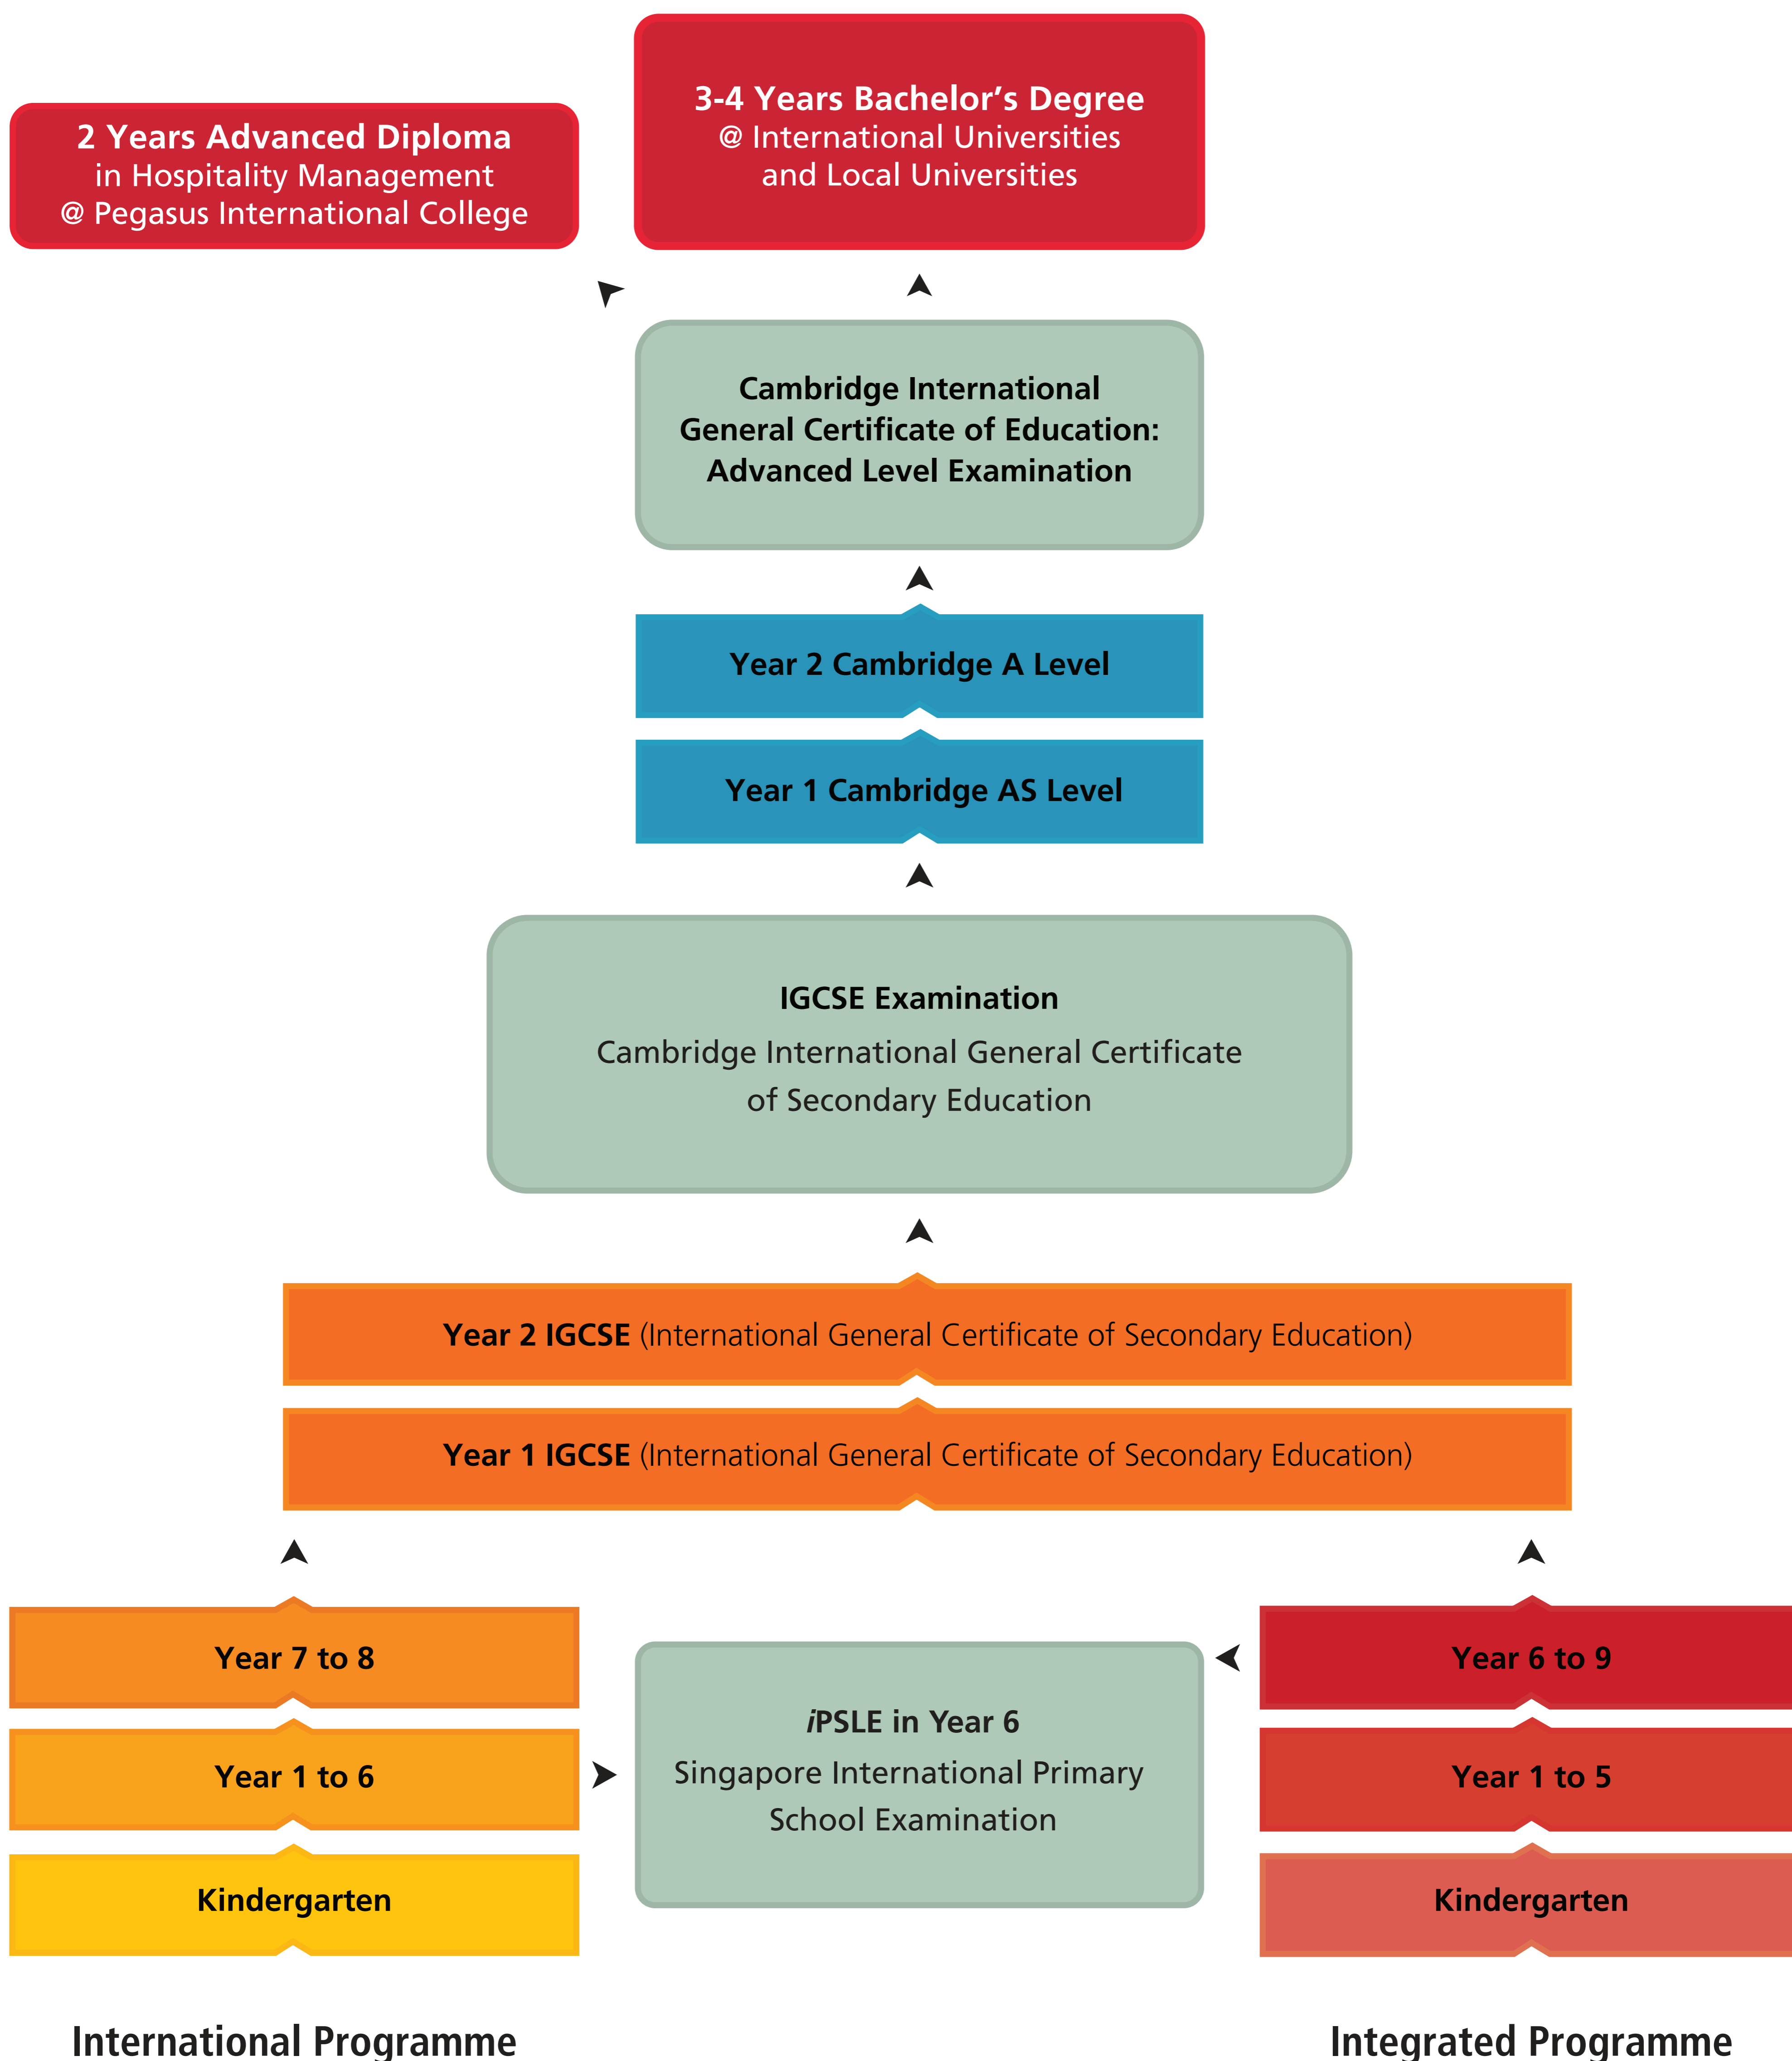

# KINDERWORLD GROUP OF SCHOOLS STUDY PATHWAY TO UNIVERSITY

**Note:**

1. Entry to International Universities is subject to university admissions criteria.
2. Entry with advanced standing or credit transfer of between twelve months or two years, dependent on country or major.
3. The iPSLE Examination, Cambridge IGCSE, AS / A Level are offered at selected schools.
4. The Integrated Programme (Year 1 to 12) is offered through an education collaboration with SVI JSC at selected schools.